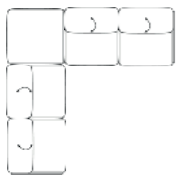

Examples of combinations

Combination 1
Y13XL-Y05XL-Y15-Y05XL-Y14XL
299 x 299 cm / 124 kg / 3,84 m³

Combination 2
Y13XL-Y05XL-Y14XL
297 x 102 cm / 84 kg / 2,5 m³